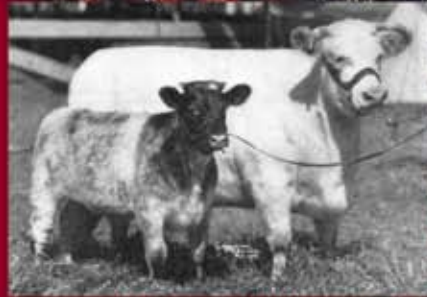

Great Shorthorn Females of the 20th Century

The Great Shorthorn Revival

Lady Dorothy
International Grand Champion
1916 and 1917

Leveldale Rosewood 12th
topped the female section
of 1941 Mathers Bros. sale.

Belle O'Leveldale
1928 Grand Champion Female
Kansas State Fair and Oklahoma State Fair

Vanity Queen 2nd
1936 International Grand Champion Female
Daughter of Vanity Queen
International Grand Champion Female
of 1933, 1934 and 1935
Owned by Lewis W. Thieman